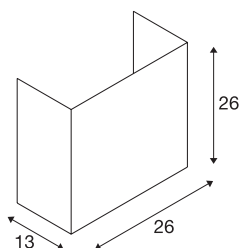

## ACCANTO SQUARE E27

### Indoor surface-mounted wall light white

Stylishly manufactured steel and textile elements give the ACCANTO wall light its unmistakable charm. The textile lampshade with the rectangular design, which is available in white or black, ensures that the lamp which is used has homogeneous lighting attributes. We give you the choice thanks to the installed E27 lamp socket. Regardless of whether you want to use an LED lamp, an energy-saving lamp, or a normal commercial incandescent lamp. The wall light is supplied ready for connection to a 230V mains power supply.

### TECHNICAL DATA

Item no.	1002943
Number of sockets	1
IP Code	IP 20
Assembly	Surface
Assembly details	Wall
Primary nominal voltage	220-240V ~50/60Hz
Safety class	I
Wattage	40 W
Maximum ambient temperature	40 °C
Color	white
Light distribution	symmetric
Light outlet	diffuse
Length	26 cm
Height	26 cm
Depth	13 cm
Net weight	0.692 kg
Gross weight	1.104 kg