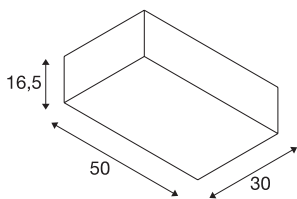

ACCANTO SQUARE E27

Indoor surface-mounted ceiling light black

Stylishly manufactured steel and textile elements give the ACCANTO ceiling light its unmistakable charm. The textile lampshade with the rectangular design, which is available in white or black, ensures that the lamp which is used has homogeneous lighting attributes. We give you the choice thanks to the installed E27 lamp socket. Regardless of whether you want to use an LED lamp, an energy-saving lamp, or a normal commercial incandescent lamp. The ceiling light is supplied ready to be connected to a 230V mains power supply.

Tekniske data

Item no.	1002944
Antal fatninger	2
IP klasse	IP20
Montering	Surface
Monterings detaljer	Ceiling
Primær spænding	220-240V ~50/60Hz
IP Tæthedegrad	I
Watt	40 W
Max omgivelsestemperatur	40 °C
Farve	black/white
Længde	50 cm
Bredde	30 cm
Højde	16.5 cm
Nettovægt	1.678 kg
Bruttovægt	2.584 kg