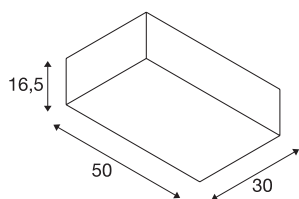

ACCANTO SQUARE E27

Indoor surface-mounted ceiling light black

Stylishly manufactured steel and textile elements give the ACCANTO ceiling light its unmistakable charm. The textile lampshade with the rectangular design, which is available in white or black, ensures that the lamp which is used has homogeneous lighting attributes. We give you the choice thanks to the installed E27 lamp socket. Regardless of whether you want to use an LED lamp, an energy-saving lamp, or a normal commercial incandescent lamp. The ceiling light is supplied ready to be connected to a 230V mains power supply.

TECHNICAL DATA

Item no.	1002944
Number of sockets	2
IP Code	IP 20
Assembly	Surface
Assembly details	Ceiling
Primary nominal voltage	220-240V ~50/60Hz
Safety class	I
Wattage	40 W
Maximum ambient temperature	40 °C
Color	black
Light distribution	symmetric
Light outlet	diffuse
Length	50 cm
Width	30 cm
Height	16.5 cm
Net weight	1.678 kg
Gross weight	2.584 kg