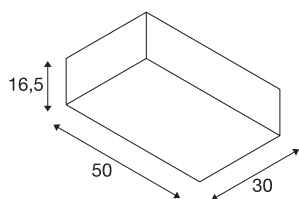

ACCANTO SQUARE E27

Indoor surface-mounted ceiling light white

Stylishly manufactured steel and textile elements give the ACCANTO ceiling light its unmistakable charm. The textile lampshade with the rectangular design, which is available in white or black, ensures that the lamp which is used has homogeneous lighting attributes. We give you the choice thanks to the installed E27 lamp socket. Regardless of whether you want to use an LED lamp, an energy-saving lamp, or a normal commercial incandescent lamp. The ceiling light is supplied ready to be connected to a 230V mains power supply.

TECHNICAL DATA

Item no.	1002945
Socket	E27
Number of sockets	2
IP Code	IP 20
Assembly	Surface
Assembly details	Ceiling
Primary nominal voltage	220-240V ~50/60Hz
Safety class	I
Wattage	40 W
Maximum ambient temperature	40 °C
Color	white
Light distribution	symmetric
Light outlet	diffuse
Length	50 cm
Width	30 cm
Height	16.5 cm
Net weight	1.65 kg
Gross weight	2.516 kg