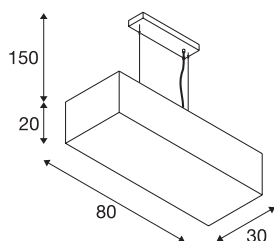

ACCANTO SQUARE E27

Indoor pendant black

Stylishly manufactured steel and textile elements give the ACCANTO pendant its unmistakable charm. The textile lampshade with the rectangular design, which is available in white or black, ensures that the lamp which is used has homogeneous lighting attributes. We give you the choice thanks to the installed E27 lamp socket. Regardless of whether you want to use an LED lamp, an energy-saving lamp, or a normal commercial incandescent lamp. The pendant is supplied ready to be connected to a 230V mains power supply.

TECHNICAL DATA

Item no.	1002946
Socket	E27
Number of sockets	3
IP Code	IP 20
Assembly	Surface
Assembly details	Ceiling
Primary nominal voltage	220-240V ~50/60Hz
Safety class	I
Wattage	40 W
Maximum ambient temperature	40 °C
Color	black
Light distribution	symmetric
Light outlet	diffuse
Length	80 cm
Width	30 cm
Height	20 cm
Pendant length	150 cm
Net weight	3.185 kg
Gross weight	5.246 kg