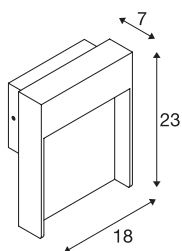

FLATT

Outdoor LED surface-mounted wall light, 3000K, IP65, anthracite

Would you like a wall light which can be fitted effortlessly? This should have a safety class of at least IP 65, and therefore be thus dustproof and protected from water spray from various directions. Our FLATT WL has IP 65 and is suitable for providing a surface, path or terrace with fantastic illumination. Are you looking for amazing light for your outdoor area? This is provided by the built-in Premium LED of the FLATT POLE 65 floor stand. Incidentally, the FLATT POLE 65 gives you even more advantages as a part of the SLV family. Because we have been successful with our lighting concepts for 40 years, and keep setting the bar higher for ourselves and our products.

TECHNICAL DATA

Item no.	1002952
IP Code	IP 65
Impact resistance class	IK 03
Impact resistance	0.35 Joule
Assembly	Surface
Assembly details	Wall
Primary nominal voltage	100-240V ~50/60Hz
Secondary power / voltage	300 mA
Safety class	I
Wattage	13 W
Ambient temperature	40 °C
Minimum ambient temperature	-25 °C
Maximum ambient temperature	40 °C
Stroboscopic effect (SVM)	0.02
Lumen	500/530 lm
Colour temperature	3000/4000 Kelvin
Color	anthracite
CRI	80
LXXBXX data	L70B50
Service life	30000 h
Width	18 cm
Height	23 cm

Light Source

916366	
--------	---

Depth	7 cm
Net weight	2.004 kg
Gross weight	2.266 kg
BIG WHITE Page	760