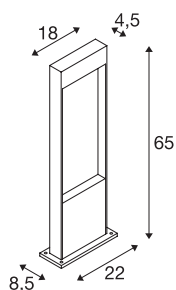

## FLATT POLE 65

Outdoor LED floor stand, 3000K, IP65, anthracite

Would you like a floor stand which can be effortlessly mounted on the floor? This should have a safety class of at least IP 65, and therefore be thus dustproof and protected from water spray from various directions. Our FLATT POLE 65 has IP 65 and is therefore brilliant for lighting a path or the terrace. Are you looking for amazing light for your outdoor area? This is provided by the built-in Premium LED of the FLATT POLE 65 floor stand. Incidentally, the FLATT POLE 65 gives you even more advantages as a part of the SLV family. Because we have been successful with our lighting concepts for 40 years, and keep setting the bar higher for ourselves and our products.

## TECHNICAL DATA

Item no.	1002956
IP Code	IP 65
Impact resistance class	IK 03
Impact resistance	0.35 Joule
Assembly	Surface
Assembly details	Ground
Primary nominal voltage	100-240V ~50/60Hz
Secondary power / voltage	350 mA
Safety class	I
Wattage	10 W
Ambient temperature	40 °C
Minimum ambient temperature	-25 °C
Maximum ambient temperature	40 °C
Level of inrush current	2 A
Duration of inrush current	1000 µs
Lumen	400 lm
Colour temperature	3000/4000 Kelvin
Color	anthracite
CRI	80
LXXBXX data	L70B50
Service life	30000 h
Light distribution	symmetric

## Accessories

228730	CONNECTION BOX , 3-pin, IP68
--------	---------------------------------

Light outlet	direct
Risk Group	1
Length	18 cm
Width	4.5 cm
Height	65 cm
Net weight	3.412 kg
Gross weight	3.857 kg
BIG WHITE Page	679