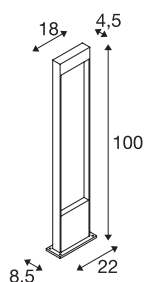

## FLATT POLE 100

Outdoor LED floor stand, 3000 K, IP65, anthracite

Would you like a floor stand which can be effortlessly mounted on the floor? This should have a safety class of at least IP 65, and therefore be thus dustproof and protected from water spray from various directions. Our FLATT POLE 100 has IP 65 and is therefore brilliant for lighting a path or the terrace. Are you looking for amazing light for your outdoor area? This is provided by the built-in Premium LED of the FLATT POLE 100 floor stand. Incidentally, the FLATT POLE 65 gives you even more advantages as a part of the SLV family. Because we have been successful with our lighting concepts for 40 years, and keep setting the bar higher for ourselves and our products.

## TECHNICAL DATA

Item no.	1002958
IP Code	IP65
Impact resistance class	IK 03
Impact resistance	0.35 Joule
Primary nominal voltage	100-240V ~50/60 Hz
Secondary power / voltage	350 mA
Safety class	I
Wattage	10 W
Ambient temperature	40 °C
Minimum ambient temperature	-25 °C
Maximum ambient temperature	40 °C
Level of inrush current	2 A
Duration of inrush current	1000 µs
Lumen	400 lm
Colour temperature	3000/4000 Kelvin
Color	anthracite/anthracite
CRI	80
Service life	30000 h
Risk Group	1
Length	18 cm
Width	4.5 cm
Height	100 cm

## Accessories

228730	CONNECTION BOX , 3-pin, IP68
--------	---------------------------------

<b>Net weight</b>	4.64 kg
<b>Gross weight</b>	5.258 kg
<b>BIG WHITE Page</b>	793