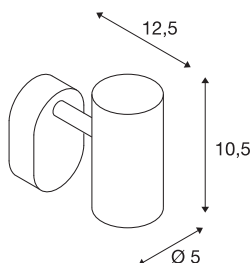

## TECHNICAL DATA

Item no.	1002970
Number of different light outlets	1
Rotating or tilting	rotary Bar and tiltable
IP Code	IP 20
Assembly	Surface
Assembly details	Ceiling,Wall
Dimmable	Yes
Dimming technology	trailing edge
Primary nominal voltage	220-240V ~50/60Hz
Secondary power / voltage	350 mA
Safety class	I
Wattage	8 W
Minimum ambient temperature	-20 °C
Maximum ambient temperature	30 °C
Operating efficiency (LOR)	0,8
Number of luminaires at LS B16A	128
Number of luminaires at LS C16A	160
Level of inrush current	3.5 A
Duration of inrush current	120 µs
Stroboscopic effect (SVM)	0.4
Lumen	620 lm
Colour temperature	2700 Kelvin

## Light Source

916369	
--------	---

<b>Beam angle</b>	36 °
<b>Color</b>	white
<b>CRI</b>	80
<b>LXXBXX data</b>	L70B50
<b>Service life</b>	30000 h
<b>Risk Group</b>	1
<b>Length</b>	9 cm
<b>Width</b>	10.5 cm
<b>Height</b>	12.7 cm
<b>Net weight</b>	0.313 kg
<b>Gross weight</b>	0.405 kg
<b>BIG WHITE Page</b>	401