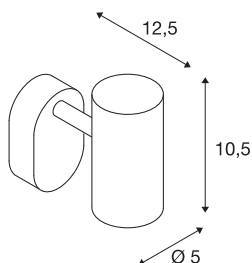

NOBLO I

Indoor LED surface-mounted ceiling light 2700K silver

NOBLO rotating and tilting LED spotlight for surface mounting on walls and ceilings. The luminaire impresses with its slim design and is therefore ideal for modern lighting concepts. The luminaire is made from aluminium and equipped with a Premium LED module. The luminaire is available in three housing colours with two or three light outlets.

TECHNICAL DATA

Item no.	1002971
Number of different light outlets	1
Rotating or tilting	rotary Bar and tiltable
IP Code	IP 20
Assembly	Surface
Assembly details	Ceiling,Wall
Dimmable	Yes
Dimming technology	trailing edge
Primary nominal voltage	220-240V ~50/60Hz
Secondary power / voltage	350 mA
Safety class	I
Wattage	8 W
Minimum ambient temperature	-20 °C
Maximum ambient temperature	30 °C
Operating efficiency (LOR)	0,8
Number of luminaires at LS B16A	128
Number of luminaires at LS C16A	160
Level of inrush current	3.5 A
Duration of inrush current	120 µs
Stroboscopic effect (SVM)	0.4
Lumen	620 lm
Colour temperature	2700 Kelvin

Light Source

916369	
--------	-----------------------------------------------------------------------------------

Beam angle	36 °
Color	silver
CRI	80
LXXBXX data	L70B50
Service life	30000 h
Risk Group	1
Length	9 cm
Width	10.5 cm
Height	12.7 cm
Net weight	0.306 kg
Gross weight	0.402 kg
BIG WHITE Page	401