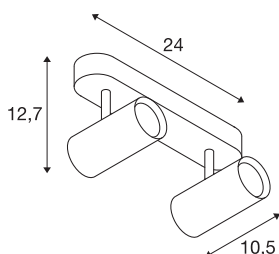

NOBLO II

Indoor LED surface-mounted ceiling light 2700K black

NOBLO rotating and tilting LED spotlight for surface mounting on walls and ceilings. The luminaire impresses with its slim design and is therefore ideal for modern lighting concepts. The luminaire is made from aluminium and equipped with a Premium LED module. The luminaire is available in three housing colours with two or three light outlets.

TECHNICAL DATA

Item no.	1002973
Number of different light outlets	2
Rotating or tilting	rotary Bar and tiltable
IP Code	IP 20
Assembly	Surface
Assembly details	Ceiling,Wall
Dimmable	Yes
Dimming technology	trailing edge
Primary nominal voltage	220-240V ~50/60Hz
Secondary power / voltage	350 mA
Safety class	I
Wattage	16 W
Minimum ambient temperature	-20 °C
Maximum ambient temperature	30 °C
Operating efficiency (LOR)	0,8
Number of luminaires at LS B16A	128
Number of luminaires at LS C16A	160
Level of inrush current	3.5 A
Duration of inrush current	120 µs
Stroboscopic effect (SVM)	0.4
Lumen	1240 lm
Colour temperature	2700 Kelvin

Light Source

916369	
--------	---

Beam angle	36 °
Color	black
CRI	80
LXXBXX data	L70B50
Service life	30000 h
Risk Group	1
Length	24 cm
Width	10.5 cm
Height	12.7 cm
Net weight	0.697 kg
Gross weight	0.938 kg
BIG WHITE Page	401