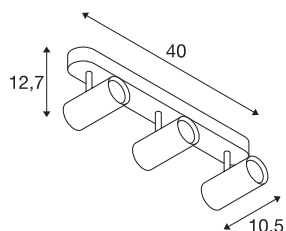

NOBLO III

Indoor LED surface-mounted ceiling light 2700K silver

NOBLO rotating and tilting LED spotlight for surface mounting on walls and ceilings. The luminaire impresses with its slim design and is therefore ideal for modern lighting concepts. The luminaire is made from aluminium and equipped with a Premium LED module. The luminaire is available in three housing colours with two or three light outlets.

TECHNICAL DATA

Item no.	1002978
Number of different light outlets	3
Rotating or tilting	rotary Bar and tiltable
IP Code	IP 20
Assembly	Surface
Assembly details	Ceiling,Wall
Dimmable	Yes
Dimming technology	trailing edge
Primary nominal voltage	220-240V ~50/60Hz
Secondary power / voltage	350 mA
Safety class	I
Wattage	24 W
Minimum ambient temperature	-20 °C
Maximum ambient temperature	30 °C
Operating efficiency (LOR)	0,8
Number of luminaires at LS B16A	128
Number of luminaires at LS C16A	160
Level of inrush current	3.5 A
Duration of inrush current	120 µs
Stroboscopic effect (SVM)	0.4
Lumen	1860 lm
Colour temperature	2700 Kelvin

Light Source

916369	
--------	---

Beam angle	36 °
Color	silver
CRI	80
LXXBXX data	L70B50
Service life	30000 h
Risk Group	1
Length	40 cm
Width	10.5 cm
Height	12.7 cm
Net weight	0.967 kg
Gross weight	1.298 kg
BIG WHITE Page	401