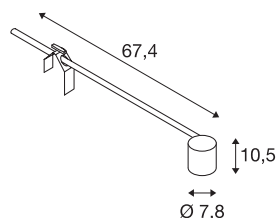

## SPOT DISPLAY E27

### Indoor display fitting black

E27 SPOT rotating and tilting 240V display spotlight. The luminaire made of aluminium is suitable for halogen and LED bulbs thanks to the incorporated E27 socket.

## TECHNICAL DATA

Item no.	1002985
Socket	E27
Number of sockets	1
Rotating or tilting	tiltable
IP Code	IP 20
Impact resistance class	IK 03
Impact resistance	0.35 Joule
Assembly	Mobile
Primary nominal voltage	220-240V ~50/60Hz
Safety class	I
Wattage	18.5 W
Color	black
Length	67.4 cm
Width	7.8 cm
Height	10.5 cm
Net weight	0.801 kg
Gross weight	1.04 kg