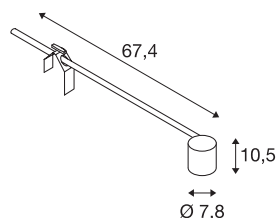

## SPOT DISPLAY E27

### Indoor display fitting white

E27 SPOT rotating and tilting 240V display spotlight. The luminaire made of aluminium is suitable for halogen and LED bulbs thanks to the incorporated E27 socket.

## TECHNICAL DATA

Item no.	1002986
Socket	E27
Number of sockets	1
Rotating or tilting	tiltable
IP Code	IP 20
Impact resistance class	IK 03
Impact resistance	0.35 Joule
Assembly	Mobile
Primary nominal voltage	220-240V ~50/60Hz
Safety class	I
Wattage	18.5 W
Color	white
Length	67.4 cm
Width	7.8 cm
Height	10.5 cm
Net weight	0.803 kg
Gross weight	1.098 kg