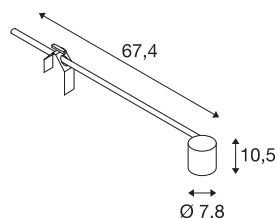

SPOT DISPLAY E27

Indoor display fitting grey

E27 SPOT rotating and tilting 240V display spotlight. The luminaire made of aluminium is suitable for halogen and LED bulbs thanks to the incorporated E27 socket.

TECHNICAL DATA

Item no.	1002987
Socket	E27
Number of sockets	1
Rotating or tilting	tiltable
IP Code	IP 20
Impact resistance class	IK 03
Impact resistance	0.35 Joule
Assembly	Mobile
Primary nominal voltage	220-240V ~50/60Hz
Safety class	I
Wattage	18.5 W
Color	grey
Length	67.4 cm
Width	7.8 cm
Height	10.5 cm
Net weight	0.799 kg
Gross weight	1.033 kg