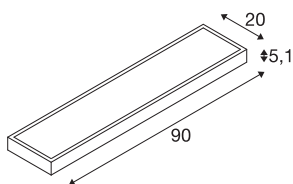

NEW FLAT

indoor LED wall light, RGBW, white

The NEW FLAT wall-mounted light is an intelligent light solution for homes, hotels, restaurants, cafés, and shops. Thanks to the ZigBee @ 3.0 standard, it is compatible with many smart home systems as well as the SLV VALETO® system.; It can therefore easily be controlled via remote control, app, or voice command. Thanks to its choice of colours, it can produce lighting to suit the mood. The blend of direct and indirect lighting ensures that it is perceived as exceptionally pleasant. It also features a winning design: the light features a load capacity of up to 3kg, and can therefore be used as a shelf. With its flat shape, this aluminium light in the NEW FLAT series cuts a slim figure on any wall.;

TECHNICAL DATA

Item no.	1003022
Number of different light outlets	2
IP Code	IP 20
Assembly	Surface
Assembly details	Wall
Dimmable	Yes
Dimming technology	Zigbee
Primary nominal voltage	220-240V ~50/60Hz
Secondary power / voltage	24 V
Safety class	I
Wattage	9 W
Minimum ambient temperature	-20 °C
Maximum ambient temperature	45 °C
Level of inrush current	10 A
Duration of inrush current	30 µs
Stroboscopic effect (SVM)	0.04
Lumen	500 lm
Colour temperature	3000 Kelvin
Beam angle	115 °
Color	white
CRI	90
LXXBXX data	L70B50

Light Source

708901	
--------	---

Width	90 cm
Height	5.1 cm
Depth	20 cm
Net weight	2.824 kg
Gross weight	3.545 kg