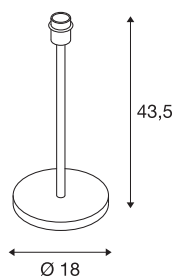

FENDA table lamp base I E27

Indoor table lamp in white without shade

The white FENDA table lamp base from the FENDA Mix & Match system makes easy combination with FENDA lamp shades possible to suit the ambience, or with colour accents in the latest fashionable colours. With its built-in E27 socket, the luminaire is suitable for both LED lamps and energy-saving lamps. The FENDA lamp base is delivered with a lead complete with a mains plug and an integrated switch. The product is ready to be directly connected to the 230V supply.

TECHNICAL DATA

Item no.	1003030
Socket	E27
Number of sockets	1
IP Code	IP 20
Impact resistance class	IK 03
Impact resistance	0.35 Joule
Assembly	Mobile
Primary nominal voltage	220-240V ~50/60Hz
Safety class	II
Wattage	60 W
Maximum ambient temperature	40 °C
Color	white
Height	43.5 cm
Diameter	18 cm
Net weight	2.074 kg
Gross weight	2.703 kg