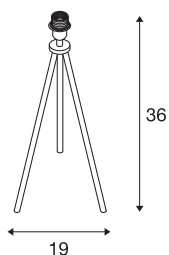

FENDA table lamp base II E27

Indoor table lamp in white without shade

The white FENDA table lamp base from the FENDA Mix & Match system makes easy combination with FENDA lamp shades possible to suit the ambience, or with colour accents in the latest fashionable colours. With its built-in E27 socket, the luminaire is suitable for both LED lamps and energy-saving lamps. The FENDA lamp base is supplied with a lead complete with mains plug and an integrated foot switch. The product is ready to be directly connected to the 230V supply.

TECHNICAL DATA

Item no.	1003032
Socket	E27
Number of sockets	1
IP Code	IP 20
Impact resistance class	IK 03
Impact resistance	0.35 Joule
Assembly	Mobile
Primary nominal voltage	220-240V ~50/60Hz
Safety class	II
Wattage	40 W
Maximum ambient temperature	40 °C
Color	white
Width	19 cm
Height	36 cm
Net weight	0.493 kg
Gross weight	0.718 kg