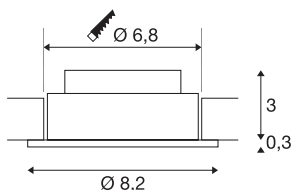

NEW TRIA 68 I CS

Indoor LED recessed ceiling light black round 2700K
38° incl. driver clip springs

You get particularly pleasant light for your living areas and business premises from the integrated Premium LED in the NEW TRIA 68 I CS recessed ceiling light. With a CRI value of greater than or equal to 80, the NEW TRIA 68 I CS is very suitable for true-colour lighting of sales or office premises. This recessed ceiling light is sustainable and low-maintenance thanks to the anticipated service life of 40,000 hours.

TECHNICAL DATA

Item no.	1003058
Rotating or tilting	tiltable
IP Code	IP20
Assembly	Recessed
Assembly details	Ceiling
Primary nominal voltage	100-240V ~50/60Hz
Secondary power / voltage	350 mA
Safety class	II
Wattage	4 W
Minimum ambient temperature	-20 °C
Maximum ambient temperature	40 °C
Level of inrush current	10 A
Duration of inrush current	92 µs
Stroboscopic effect (SVM)	0.01
Lumen	330 lm
Colour temperature	2700 Kelvin
Beam angle	38 °
Color	black
CRI	80
LXXBXX data	L70B50
Service life	40000 h
Risk Group	0

Light Source

916479	
--------	---

Height	3.5 cm
Diameter	8.2 cm
Net weight	0.198 kg
Gross weight	0.244 kg
Shape of cut-out	round
Installation depth	3.5 cm
Installation diameter	6.8 cm