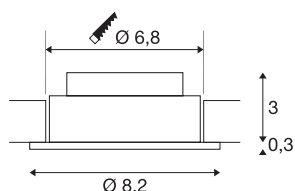

## NEW TRIA 68 I CS

Indoor LED recessed ceiling light alu round 2700K 38° incl. driver clip springs

The premium LED integrated in the NEW TRIA 68 I CS recessed ceiling light gives off a particularly warm light. With a CRI value of greater than or equal to 80, the NEW TRIA 68 I CS is very suitable for true-colour lighting of office or sales premises. This recessed ceiling light is sustainable and low-maintenance thanks to the anticipated service life of 40,000 hours.

## TECHNICAL DATA

Item no.	1003060
Rotating or tilting	tiltable
Assembly	Recessed
Assembly details	Ceiling
Primary nominal voltage	100-240V ~50/60Hz
Secondary power / voltage	350 mA
Safety class	II
Wattage	4 W
Minimum ambient temperature	-20 °C
Maximum ambient temperature	40 °C
Level of inrush current	10 A
Duration of inrush current	92 µs
Stroboscopic effect (SVM)	0.01
Lumen	330 lm
Colour temperature	2700 Kelvin
Beam angle	38 °
Color	aluminium
CRI	80
LXXBXX data	L70B50
Service life	40000 h
Risk Group	0
Height	3.5 cm

## Light Source

916479	
--------	---

<b>Diameter</b>	8.2 cm
<b>Net weight</b>	0.196 kg
<b>Gross weight</b>	0.239 kg
<b>Shape of cut-out</b>	round
<b>Installation depth</b>	3.5 cm
<b>Installation diameter</b>	6.8 cm