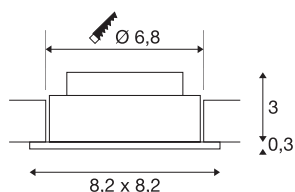

NEW TRIA 68 I CS

Indoor LED recessed ceiling light black square 3000K
38° incl. driver clip springs

Are you looking for amazing light for your living areas and business premises? You get this thanks to the integrated Premium LED in the NEW TRIA 68 I CS recessed ceiling light. With a CRI value of greater than or equal to 80, the NEW TRIA 68 I CS recessed ceiling light is very suitable for illuminating office or sales premises. This recessed ceiling light is extremely sustainable and low-maintenance thanks to the anticipated service life of 40,000 hours.

TECHNICAL DATA

Item no.	1003061
Rotating or tilting	tiltable
Assembly	Recessed
Assembly details	Ceiling
Primary nominal voltage	100-240V ~50/60Hz
Secondary power / voltage	350 mA
Safety class	II
Wattage	4 W
Minimum ambient temperature	-20 °C
Maximum ambient temperature	40 °C
Level of inrush current	10 A
Duration of inrush current	92 µs
Stroboscopic effect (SVM)	0.01
Lumen	360 lm
Colour temperature	3000 Kelvin
Beam angle	38 °
Color	black
CRI	80
LXXBXX data	L70B50
Service life	40000 h
Risk Group	0
Length	8.2 cm

Light Source

916559		Width	8.2 cm
		Height	3.5 cm
		Net weight	0.207 kg
		Gross weight	0.253 kg
		Shape of cut-out	round
		Installation depth	3.5 cm
		Installation diameter	6.8 cm