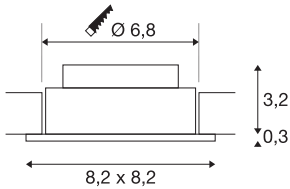

## NEW TRIA 68 I CS

Indoor LED recessed ceiling light black square 2700K  
38° incl. driver clip springs

The premium LED integrated in the NEW TRIA 68 I CS recessed ceiling light gives off a particularly warm light. With a CRI value of greater than or equal to 80, the NEW TRIA 68 I CS recessed ceiling light is very suitable for true-colour lighting of sales or office premises.

### Tekniske data

|                           |                   |
|---------------------------|-------------------|
| Item no.                  | 1003062           |
| IP klasse                 | IP20              |
| Montering                 | Recessed          |
| Monterings detaljer       | Ceiling           |
| Primær spænding           | 100-240V ~50/60Hz |
| Sekundær strøm / spænding | 350mA             |
| IP Tæthedegrad            | II                |
| Watt                      | 4 W               |
| Min omgivelsestemperatur  | -20 °C            |
| Max omgivelsestemperatur  | 40 °C             |
| Lumen                     | 330 lm            |
| Farvetemperatur           | 2700 Kelvin       |
| Spredningsvinkel          | 38 °              |
| Farve                     | matt black        |
| CRI                       | 80                |
| LXXBXX-data               | L70B50            |
| Længde                    | 8.2 cm            |
| Bredde                    | 8.2 cm            |
| Højde                     | 3.5 cm            |
| Nettovægt                 | 0.213 kg          |
| Bruttovægt                | 0.253 kg          |
| Indbygningsdybde          | 3.5 cm            |

## Lyskilde

916479

Installations diameter

6.8 cm