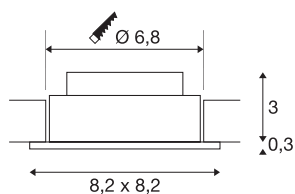

NEW TRIA 68 I CS

Indoor LED recessed ceiling light alu square 2700K 38°
incl. driver clip springs

You get particularly pleasant light for your living areas and business premises from the integrated Premium LED in the NEW TRIA 68 I CS recessed ceiling light. With a CRI value of greater than or equal to 80, the NEW TRIA 68 I CS is very suitable for true-colour lighting of sales or office premises. This recessed ceiling light is particularly sustainable and low-maintenance thanks to the service life of 40,000 hours.

TECHNICAL DATA

Item no.	1003064
Rotating or tilting	tiltable
Assembly	Recessed
Assembly details	Ceiling
Primary nominal voltage	100-240V ~50/60Hz
Secondary power / voltage	350 mA
Safety class	II
Wattage	4 W
Minimum ambient temperature	-20 °C
Maximum ambient temperature	40 °C
Level of inrush current	10 A
Duration of inrush current	92 µs
Stroboscopic effect (SVM)	0.01
Lumen	330 lm
Colour temperature	2700 Kelvin
Beam angle	38 °
Color	aluminium
CRI	80
LXXBXX data	L70B50
Service life	40000 h
Risk Group	0
Length	8.2 cm

Light Source

916479	
--------	---

Width	8.2 cm
Height	3.5 cm
Net weight	0.207 kg
Gross weight	0.249 kg
Shape of cut-out	round
Installation depth	3.5 cm
Installation diameter	6.8 cm