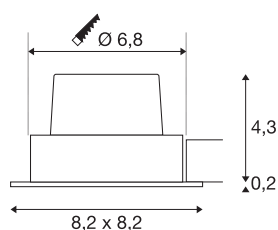

NEW TRIA 68 I CS

Indoor LED recessed ceiling light white 2700K square

Are you looking for amazing, dimmable light for your room? You get this thanks to the integrated Premium LED in the NEW TRIA 68 I CS recessed ceiling light. With the NEW TRIA 68 I CS you have a spot which is very suitable for accentuation. With a CRI value of greater than or equal to 80, the NEW TRIA 68 I CS is very suitable for true-colour lighting of office or sales premises. This recessed ceiling light is extremely sustainable and low-maintenance thanks to the anticipated service life of 40,000 hours. A convenient ceiling cut-out with a standard core bit is possible, making installation easier.

TECHNICAL DATA

Item no.	1003069
IP Code	IP 20
Assembly	Recessed
Assembly details	Ceiling
Dimmable	Yes
Dimming technology	Leading edge, trailing edge
Primary nominal voltage	220-240V ~50/60Hz
Secondary power / voltage	500 mA
Safety class	II
Wattage	11 W
Level of inrush current	2 A
Duration of inrush current	40 μ s
Stroboscopic effect (SVM)	0.02
Lumen	800 lm
Colour temperature	2700 Kelvin
Beam angle	38 °
Color	white
CRI	80
LXXBXX data	L70B50
Service life	40000 h
Risk Group	1
Length	8.2 cm

Light Source

916320	
--------	---

Width	8.2 cm
Height	4.5 cm
Net weight	0.28 kg
Gross weight	0.33 kg
Shape of cut-out	round
Installation depth	5 cm
Installation diameter	6.8 cm