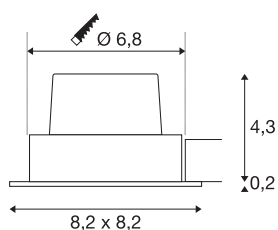

NEW TRIA 68 I CS

Indoor LED recessed ceiling light alu 2700K square

Are you looking for amazing, dimmable light for your rooms? You get this thanks to the integrated Premium LED in the NEW TRIA 68 I CS recessed ceiling light. Of course, there are many different usage options for the luminaire. The NEW TRIA 68 I CS is particularly suitable as a spot-light for accent lighting. With a CRI value of greater than or equal to 80, the NEW TRIA 68 I CS recessed ceiling light is very suitable for true-colour lighting of sales or office premises. This recessed ceiling light is sustainable and low-maintenance thanks to the anticipated service life of 40,000 hours. A convenient ceiling cut-out with a standard core bit is possible, making installation easier.

TECHNICAL DATA

Item no.	1003070
IP Code	IP 20
Assembly	Recessed
Assembly details	Ceiling
Dimmable	Yes
Dimming technology	Leading edge, trailing edge
Primary nominal voltage	220-240V ~50/60Hz
Secondary power / voltage	500 mA
Safety class	II
Wattage	11 W
Level of inrush current	2 A
Duration of inrush current	40 µs
Stroboscopic effect (SVM)	0.02
Lumen	800 lm
Colour temperature	2700 Kelvin
Beam angle	38 °
Color	aluminium
CRI	80
LXXBXX data	L70B50
Service life	40000 h
Risk Group	1
Length	8.2 cm

Light Source

916320	
--------	---

Width	8.2 cm
Height	4.5 cm
Net weight	0.279 kg
Gross weight	0.343 kg
Shape of cut-out	round
Installation depth	5 cm
Installation diameter	6.8 cm