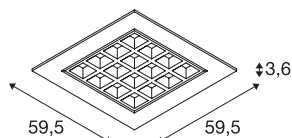

## PAVANO 600x600

Indoor LED recessed ceiling light white 3000K  
UGR<19

PAVANO LED recessed ceiling lights are available in several sizes and light colours. However, that which makes them special is the UGR value of less than 16. PAVANO luminaires therefore emit light which is almost glare-free.

### TECHNICAL DATA

Item no.	1003076
IP Code	IP 20
Assembly	Recessed
Assembly details	Ceiling, Ceiling with Acc.
Secondary power / voltage	700 mA
Safety class	III
Wattage	25 W
Lumen	3200 lm
Colour temperature	3000 Kelvin
Beam angle	100 °
Color	white
CRI	90
UGR ≤	19
LXXBXX data	L70B50
Service life	50000 h
Light distribution	axis symmetric
Light outlet	direct
Risk Group	0
Length	59.5 cm
Width	59.5 cm
Height	3.6 cm
Net weight	2.476 kg