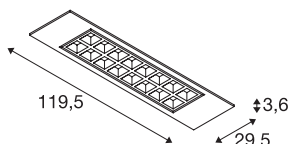

PAVANO 300x1200

Indoor LED recessed ceiling light white 4000K
UGR<19

PAVANO LED recessed ceiling lights are available in several sizes and light colours. However, that which makes them special is the UGR value of less than 16. PAVANO luminaires therefore emit light which is almost glare-free.

TECHNICAL DATA

Item no.	1003081
IP Code	IP 20
Assembly	Recessed
Assembly details	Ceiling, Ceiling with Acc.
Secondary power / voltage	700 mA
Safety class	III
Wattage	25 W
Lumen	3350 lm
Colour temperature	4000 Kelvin
Beam angle	100 °
Color	white
CRI	90
UGR ≤	19
LXXBXX data	L70B50
Service life	50000 h
Light distribution	axis symmetric
Light outlet	direct
Risk Group	0
Length	119.5 cm
Width	29.5 cm
Height	3.6 cm
Net weight	2.539 kg