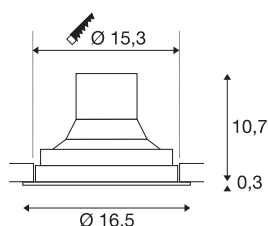

SUPROS

Indoor LED recessed ceiling light black round 3000K
60° CRI90 3380lm

The SUPROS light series impresses with its multitude of possible applications, excellent LED technology and its harmonious design. With its very high luminous flux, the SUPROS product family is ideally suited to replace power-hungry, conventional lighting installations. The wide-area reflector included in the delivers can be replaced by reflectors with narrower beam angles which are optionally available. This can be done without the need for tools. With the factory-installed LED driver, all the luminaires in the series are suitable for direct connection to the 230V mains supply.

TECHNICAL DATA

Item no.	1003301
Rotating or tilting	cardanic
IP Code	IP 20
Assembly	Recessed
Assembly details	Ceiling
Primary nominal voltage	220-240V ~50/60Hz
Secondary power / voltage	950 mA
Safety class	II
Wattage	36 W
Ambient temperature	25 °C
Level of inrush current	18.6 A
Duration of inrush current	240 µs
Stroboscopic effect (SVM)	0.01
Lumen	3380 lm
Colour temperature	3000 Kelvin
Beam angle	60 °
Color	black
CRI	90
LXXBXX data	L70B50
Service life	50000 h
Light distribution	rotational symmetric
Light outlet	direct

Light Source

791823	
--------	---

Accessories

114104	REFLECTOR , for SU-PROS, 40°, incl. glass and fixing ring
114102	REFLECTOR , for SU-PROS, 20°, incl. glass and fixing ring

Risk Group	1
Height	11 cm
Diameter	16.5 cm
Net weight	0.916 kg
Gross weight	1.074 kg
Shape of cut-out	round
Installation depth	10.7 cm
Installation diameter	15.3 cm