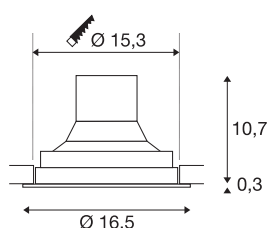

## TECHNICAL DATA

Item no.	1003303
Rotating or tilting	cardanic
IP Code	IP 20
Assembly	Recessed
Assembly details	Ceiling
Primary nominal voltage	220-240V ~50/60Hz
Secondary power / voltage	750 mA
Safety class	II
Wattage	31 W
Ambient temperature	25 °C
Level of inrush current	18.6 A
Duration of inrush current	240 µs
Stroboscopic effect (SVM)	0.01
Lumen	2700 lm
Colour temperature	4000 Kelvin
Beam angle	60 °
Color	black
CRI	90
LXXBXX data	L70B50
Service life	50000 h
Light distribution	rotational symmetric
Light outlet	direct

## Accessories

114104	REFLECTOR , for SU-PROS, 40°, incl. glass and fixing ring
114102	REFLECTOR , for SU-PROS, 20°, incl. glass and fixing ring

Risk Group	1
Height	11 cm
Diameter	16.5 cm
Net weight	0.924 kg
Gross weight	1.059 kg
Shape of cut-out	round
Installation depth	10.7 cm
Installation diameter	15.3 cm