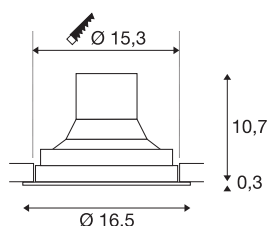

SUPROS

Indoor LED recessed ceiling light black round 4000K 60° CRI90 3520lm

The SUPROS light series impresses with its multitude of possible applications, excellent LED technology and its harmonious design. With its very high luminous flux, the SUPROS product family is ideally suited to replace power-hungry, conventional lighting installations. The wide-area reflector included in the delivers can be replaced by reflectors with narrower beam angles which are optionally available. This can be done without the need for tools. With the factory-installed LED driver, all the luminaires in the series are suitable for direct connection to the 230V mains supply.

TECHNICAL DATA

Item no.	1003305
Rotating or tilting	cardanic
IP Code	IP 20
Assembly	Recessed
Assembly details	Ceiling
Primary nominal voltage	220-240V ~50/60Hz
Secondary power / voltage	950 mA
Safety class	II
Wattage	36 W
Ambient temperature	25 °C
Level of inrush current	18.6 A
Duration of inrush current	240 µs
Stroboscopic effect (SVM)	0.01
Lumen	3520 lm
Colour temperature	4000 Kelvin
Beam angle	60 °
Color	black
CRI	90
LXXBXX data	L70B50
Service life	50000 h
Light distribution	rotational symmetric
Light outlet	direct

Light Source

791850	
--------	---

Accessories

114104	REFLECTOR , for SU-PROS, 40°, incl. glass and fixing ring
114102	REFLECTOR , for SU-PROS, 20°, incl. glass and fixing ring

Risk Group	1
Height	11 cm
Diameter	16.5 cm
Net weight	0.946 kg
Gross weight	1.077 kg
Shape of cut-out	round
Installation depth	10.7 cm
Installation diameter	15.3 cm