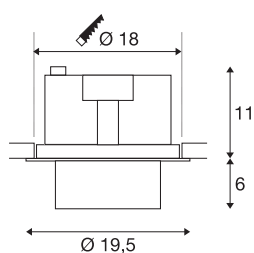

## TECHNICAL DATA

Item no.	1003307
Rotating or tilting	rotary Bar and tiltable
IP Code	IP 20
Assembly	Recessed
Assembly details	Ceiling
Primary nominal voltage	220-240V ~50/60Hz
Secondary power / voltage	750 mA
Safety class	II
Wattage	31 W
Ambient temperature	25 °C
Level of inrush current	18.6 A
Duration of inrush current	240 µs
Stroboscopic effect (SVM)	0.01
Lumen	2600 lm
Colour temperature	3000 Kelvin
Beam angle	60 °
Color	black
CRI	90
LXXBXX data	L70B50
Service life	50000 h
Light distribution	rotational symmetric
Light outlet	direct

## Accessories

114104	REFLECTOR , for SU-PROS, 40°, incl. glass and fixing ring
114102	REFLECTOR , for SU-PROS, 20°, incl. glass and fixing ring

Risk Group	1
Height	17 cm
Diameter	19.5 cm
Net weight	1.529 kg
Gross weight	1.703 kg
Shape of cut-out	round
Installation depth	11.5 cm
Installation diameter	18 cm