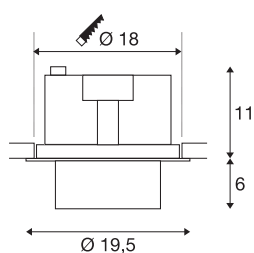

TECHNICAL DATA

Item no.	1003309
Rotating or tilting	rotary Bar and tiltable
IP Code	IP 20
Assembly	Recessed
Assembly details	Ceiling
Primary nominal voltage	220-240V ~50/60Hz
Secondary power / voltage	950 mA
Safety class	II
Wattage	36 W
Ambient temperature	25 °C
Level of inrush current	18.6 A
Duration of inrush current	240 µs
Stroboscopic effect (SVM)	0.01
Lumen	3380 lm
Colour temperature	3000 Kelvin
Beam angle	60 °
Color	black
CRI	90
LXXBXX data	L70B50
Service life	50000 h
Light distribution	rotational symmetric
Light outlet	direct

Light Source

791823	
--------	---

Accessories

114104	REFLECTOR , for SU-PROS, 40°, incl. glass and fixing ring
114102	REFLECTOR , for SU-PROS, 20°, incl. glass and fixing ring

Risk Group	1
Height	17 cm
Diameter	19.5 cm
Net weight	1.536 kg
Gross weight	1.678 kg
Shape of cut-out	round
Installation depth	11.5 cm
Installation diameter	18 cm