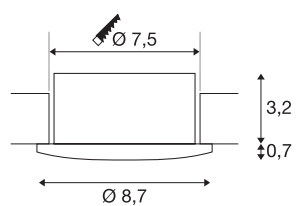

Shape of cut-out	round
Installation depth	3.5 cm
Installation diameter	7.5 cm

Light Source

916561