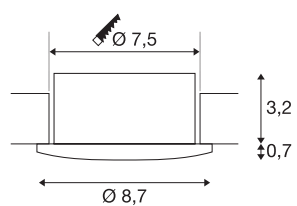

Shape of cut-out	round
Installation depth	3.5 cm
Installation diameter	7.5 cm

Light Source

916363