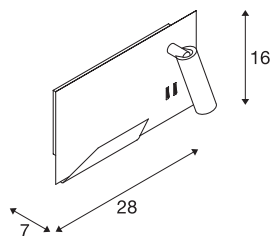

SOMNILA SPOT

indoor LED surface-mounted wall light 3000K black version right incl. USB connection

Developed as an ideal bedside or reading light, the SOMNILA light series provides an innovative and user-friendly luminaire concept. The elegant surface-mounted wall light is made from white or black coated aluminium and impresses with its professionally manufactured mechanics, combined with modern LED technology. Equipped with a USB connection and the necessary Smartphone holder, the luminaire provides real added value. The spotlight can be individually directed, therefore providing ideal and accurate illumination. The second light source is used for general illumination. If necessary, the two light sources of the luminaire, which are separated by the built-in switch, can be switched separately. The luminaires are available in versions for left-hand and right-hand mounting so that they can be perfectly integrated in the room. The luminaire includes built-in LED lamps.

TECHNICAL DATA

Item no.	1003456
Number of different light outlets	2
IP Code	IP 20
Assembly	Surface
Assembly details	Wall
Primary nominal voltage	100-240V ~50/60Hz
Secondary power / voltage	12 V
Safety class	I
Wattage	15 W
Ambient temperature	45 °C
Minimum ambient temperature	-10 °C
Maximum ambient temperature	45 °C
Stroboscopic effect (SVM)	0.37
Lumen	490 lm
Colour temperature	3000 Kelvin
Beam angle	110 °
Color	black
CRI	90
LXXBXX data	L70B50
Service life	36000 h
Risk Group	0
Width	28 cm

Light Source

916551	
916404	

Height	16 cm
Depth	7 cm
Net weight	1.471 kg
Gross weight	1.923 kg
BIG WHITE Page	385