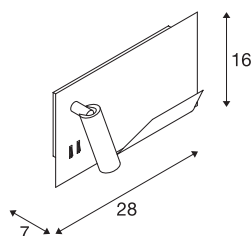

SOMNILA SPOT

indoor LED surface-mounted wall light 3000K white version left incl. USB connection

Developed as an ideal bedside or reading light, the SOMNILA light series provides an innovative and user-friendly luminaire concept. The elegant surface-mounted wall light is made from white or black coated aluminium and impresses with its professionally manufactured mechanics, combined with modern LED technology. Equipped with a USB connection and the necessary Smartphone holder, the luminaire provides real added value. The spotlight can be individually directed, therefore providing ideal and accurate illumination. The second light source is used for general illumination. If necessary, the two light sources of the luminaire, which are separated by the built-in switch, can be switched separately. The luminaires are available in versions for left-hand and right-hand mounting so that they can be perfectly integrated in the room. The luminaire includes built-in LED lamps.

TECHNICAL DATA

Item no.	1003457
Number of different light outlets	2
IP Code	IP 20
Assembly	Surface
Assembly details	Wall
Primary nominal voltage	100-240V ~50/60Hz
Secondary power / voltage	12 V
Safety class	I
Wattage	15 W
Ambient temperature	45 °C
Minimum ambient temperature	-10 °C
Maximum ambient temperature	45 °C
Stroboscopic effect (SVM)	0.37
Lumen	770 lm
Colour temperature	3000 Kelvin
Beam angle	110 °
Color	white
CRI	90
LXXBXX data	L70B50
Service life	36000 h
Risk Group	0
Width	28 cm

Light Source

916551	
916404	

Height	16 cm
Depth	7 cm
Net weight	1.499 kg
Gross weight	1.952 kg
BIG WHITE Page	384