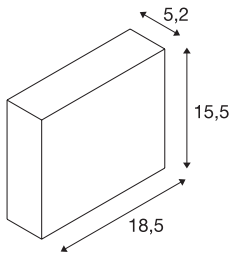

## QUAD FRAME 19

indoor LED surface-mounted wall light white CCT switch 2700/3000K

LED surface-mounted wall light QUAD FRAME 14. The invisibly installed LED emits its light indirectly onto the surface to be illuminated. This makes glare-free illumination of walkways and staircases possible, for example. The QUAD FRAME 14 recessed fitting is available in white colour version. The light colour can be switched between 2700K and 3000K during installation using the built-in CCT switch. This luminaire contains built-in LED lamps.

### Tekniske data

Item no.	1003468
IP klasse	IP20
Montering	Surface
Monterings detaljer	Wall
Antal lamper ved videresløjning	10
Primær spænding	220-240V ~50/60Hz
Sekundær strøm / spænding	500mA
IP Tæthedsgrad	I
Watt	11 W
Min omgivelsestemperatur	-20 °C
Max omgivelsestemperatur	40 °C
Lumen	580/640 lm
Farvetemperatur	2700/3000 Kelvin
Spredningsvinkel	100 °
Farve	white
CRI	90
LXXBXX-data	L70B50
Bredde	18.5 cm
Højde	15.5 cm
Dybde	5.2 cm
Nettovægt	0.668 kg
Bruttovægt	0.838 kg