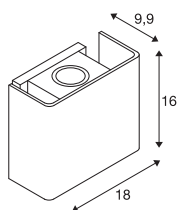

MANA OUT WL

Wall-mounted light set grey/anthracite 11W 650lm
3000K CRI80 60° Phase cut-off

Now also available with a shade in the fashionable material concrete: the dimmable MANA OUT WL wall light is designed with a high-performance LED for a warm white light (3000 K). Thanks to its IP65 protection class rating, this aluminium and concrete outdoor light is protected in any weather. The CRI of over 80 ensures natural colour reproduction. And thanks to the already integrated LED driver, a direct connection to a 220 volt supply is possible.

TECHNICAL DATA

Item no.	1003470
Number of different light outlets	2
IP Code	IP 65
Impact resistance class	IK 02
Impact resistance	0.2 Joule
Assembly	Surface
Assembly details	Wall
Dimmable	Yes
Dimming technology	trailing edge
Primary nominal voltage	220-240V ~50/60Hz
Secondary power / voltage	500 mA
Safety class	I
Wattage	11 W
Minimum ambient temperature	-20 °C
Maximum ambient temperature	45 °C
Level of inrush current	12.4 A
Duration of inrush current	7.2 µs
Stroboscopic effect (SVM)	0.04
Lumen	650 lm
Colour temperature	3000 Kelvin
Beam angle	60 °
Color	grey

Light Source

916573	
--------	---

CRI	80
LXXBXX data	L70B50
Service life	30000 h
Light distribution	axis symmetric
Light outlet	direct - indirect
Risk Group	1
Length	18.2 cm
Width	16 cm
Height	10.3 cm
Net weight	2.67 kg
Gross weight	3.317 kg
BIG WHITE Page	721