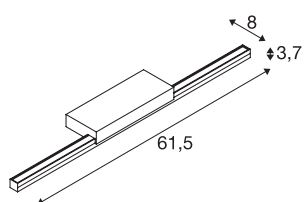

## GLENOS® 60

indoor LED mirror light grey CCT switch 3000/4000K

The GLENOS mirror light has a high-performance LED strip and a beautifully elegant, slimline appearance. The mirror light is available in black, white or grey and its L-shaped mounting profile ensures glare-free illumination of the mirror. The GLENOS mirror light has a high-performance LED strip and a beautifully elegant, slimline appearance. The mirror light is available in black, white or grey and its L-shaped mounting profile ensures glare-free illumination of the mirror. Thanks to the integrated CCT switch, the light colour of the fitting can be alternated between 3000K and 4000K.

## TECHNICAL DATA

Item no.	1003508
IP Code	IP 20
Assembly	Surface
Assembly details	Wall
Primary nominal voltage	220-240V ~50/60Hz
Secondary power / voltage	500 mA
Safety class	I
Wattage	12 W
Minimum ambient temperature	-20 °C
Maximum ambient temperature	40 °C
Level of inrush current	9 A
Duration of inrush current	150 µs
Stroboscopic effect (SVM)	0.04
Lumen	1170 lm
Colour temperature	3000/4000 Kelvin
Beam angle	120 °
Color	grey
CRI	80
LXXBXX data	L70B50
Service life	30000 h
Light distribution	axis symmetric
Light outlet	direct

## Light Source

916618		<b>Risk Group</b>	0
		<b>Width</b>	61.5 cm
		<b>Height</b>	3.7 cm
		<b>Depth</b>	8 cm
		<b>Net weight</b>	0.536 kg
		<b>Gross weight</b>	0.886 kg
		<b>BIG WHITE Page</b>	339