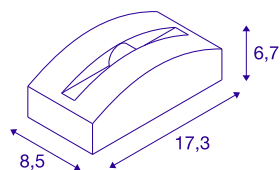

## OUT-BEAM FRAME CW

Outdoor LED wall and ceiling mounted light white 3000K

With the white OUT-BEAM FRAME CW, you have an outdoor surface-mounted light which is ideally suited for accentuating buildings. This light is intended for use in both residential and public areas. Thanks to the OUT-BEAM FRAME CW you can illuminate historical or modern buildings with wonderful effects. With an expected lifespan of 30,000 hours, the LED light is extremely sustainable and requires little maintenance.

## TECHNICAL DATA

Item no.	1003519
IP Code	IP 55
Impact resistance class	IK 03
Impact resistance	0.35 Joule
Assembly	Surface
Assembly details	Ceiling,Ground,Wall
Number of through-wires	10
Primary nominal voltage	100-240V ~50/60Hz
Secondary power / voltage	700 mA
Safety class	I
Wattage	3.5 W
Minimum ambient temperature	-20 °C
Maximum ambient temperature	40 °C
Level of inrush current	15 A
Duration of inrush current	300 µs
Stroboscopic effect (SVM)	0
Lumen	60 lm
Colour temperature	3000 Kelvin
Beam angle	5 °
Color	white
CRI	80
LXXBXX data	L70B50

## Light Source

916607		<b>Service life</b>	30000 h
		<b>Risk Group</b>	1
		<b>Length</b>	17.3 cm
		<b>Width</b>	8.5 cm
		<b>Height</b>	6.7 cm
		<b>Net weight</b>	0.657 kg
		<b>Gross weight</b>	0.781 kg
		<b>BIG WHITE Page</b>	811