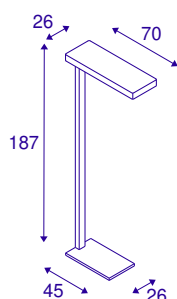

WORKLIGHT FL

Indoor LED floor light white 4000K

The WORKLIGHT FL is a 4,000 Kelvin office floor lamp from the well-known WORKLIGHT series. The light is equipped with highly efficient and high-performance LEDs from Philips. The WORKLIGHT FL is ready for direct connection to a 230V mains power supply thanks to its pre-installed driver and supply cable including plug.

TECHNICAL DATA

| | |
|-----------------------------------|-------------------|
| Item no. | 1003520 |
| Number of different light outlets | 2 |
| IP Code | IP 20 |
| Impact resistance class | IK 03 |
| Impact resistance | 0.35 Joule |
| Assembly | Mobile |
| Primary nominal voltage | 220-240V ~50/60Hz |
| Secondary power / voltage | 226 mA |
| Safety class | I |
| Wattage | 35 W |
| Ambient temperature | 40 °C |
| Level of inrush current | 14 A |
| Duration of inrush current | 250 µs |
| Lumen | 3700 lm |
| Colour temperature | 4000 Kelvin |
| Beam angle | 110 ° |
| Color | white |
| CRI | 80 |
| UGR ≤ | 19.3 |
| LXXBXX data | L70B50 |
| Service life | 50000 h |
| Risk Group | 0 |

Light Source

| | |
|--------|---|
| 775803 |  |
|--------|---|

| | |
|---------------------|-----------|
| Length | 70 cm |
| Width | 26 cm |
| Height | 187 cm |
| Net weight | 14.492 kg |
| Gross weight | 17.253 kg |