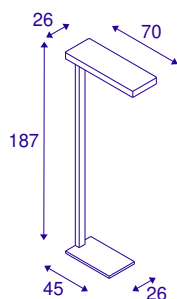

## TECHNICAL DATA

Item no.	1003521
Number of different light outlets	2
IP Code	IP 20
Impact resistance class	IK 03
Impact resistance	0.35 Joule
Assembly	Mobile
Primary nominal voltage	220-240V ~50/60Hz
Secondary power / voltage	226 mA
Safety class	I
Wattage	35 W
Ambient temperature	40 °C
Level of inrush current	14 A
Duration of inrush current	250 µs
Lumen	3700 lm
Colour temperature	4000 Kelvin
Beam angle	110 °
Color	anthracite
CRI	80
UGR ≤	19.3
LXXBXX data	L70B50
Service life	50000 h
Risk Group	0

## Light Source

775803	
--------	---

<b>Length</b>	70 cm
<b>Width</b>	26 cm
<b>Height</b>	187 cm
<b>Net weight</b>	14.492 kg
<b>Gross weight</b>	17.253 kg