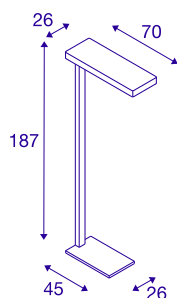

TECHNICAL DATA

Item no.	1003523
Number of different light outlets	2
IP Code	IP 20
Impact resistance class	IK 03
Impact resistance	0.35 Joule
Assembly	Mobile
Dimmable	Yes
Dimming technology	Switch Dimmable
Primary nominal voltage	220-240V ~50/60Hz
Secondary power / voltage	226 mA
Safety class	I
Wattage	48 W
Ambient temperature	40 °C
Level of inrush current	25 A
Duration of inrush current	280 µs
Lumen	5400 lm
Colour temperature	4000 Kelvin
Beam angle	110 °
Color	white
CRI	80
UGR ≤	19
LXXBXX data	L70B50

Light Source

775803	
--------	---

Service life	50000 h
Risk Group	1
Length	70 cm
Width	26 cm
Height	187 cm
Net weight	16.393 kg
Gross weight	18.514 kg