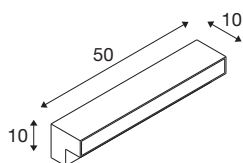

L-LINE OUT 60 FL

Outdoor LED free-standing light anthracite CCT switch 3000/4000K

Whether in gardens, along the paths and driveways of residential buildings, hotels or restaurants - with its variety of lights, the L-LINE OUT family lights the way outdoors. Despite their individual differences, the individual members share a design vocabulary in L-shape, which stands out with its clear lines. And when it comes to lighting technology, there are no compromises: the choice of light colour (3000/4000K), which can be selected during the easy installation process, and IP protection class 65 are just some of the benefits of the L-LINE OUT.

TECHNICAL DATA

Item no.	1003535
Number of different light outlets	1
IP Code	IP 65
Impact resistance class	IK 02
Impact resistance	0.2 Joule
Assembly	Surface
Assembly details	Ground
Primary nominal voltage	220-240V ~50/60Hz
Secondary power / voltage	500 mA
Safety class	I
Wattage	11.5 W
Minimum ambient temperature	-20 °C
Maximum ambient temperature	45 °C
Level of inrush current	10 A
Duration of inrush current	40 µs
Stroboscopic effect (SVM)	0.07
Lumen	780/800 lm
Colour temperature	3000/4000 Kelvin
Color	anthracite
CRI	80
LXXBXX data	L70B50
Service life	30000 h

Light Source

916337	
--------	---

Accessories

228730	CONNECTION BOX , 3-pin, IP68
--------	---------------------------------

Light outlet	direct
Risk Group	0
Length	50 cm
Width	10 cm
Height	10 cm
Net weight	1.7 kg
Gross weight	2.105 kg
BIG WHITE Page	651