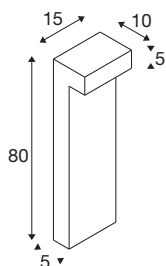

L-LINE OUT 50 FL POLE

Outdoor LED free-standing light horizontal anthracite CCT switch 3000/4000K

Whether in gardens, along the paths and driveways of residential buildings, hotels or restaurants - with its variety of lights, the L-LINE OUT family lights the way outdoors. Despite their individual differences, the individual members share a design vocabulary in L-shape, which stands out with its clear lines. And when it comes to lighting technology, there are no compromises: the choice of light colour (3000/4000K), which can be selected during the easy installation process, and IP protection class 65 are just some of the benefits of the L-LINE OUT.

TECHNICAL DATA

Item no.	1003537
Number of different light outlets	1
IP Code	IP 65
Impact resistance class	IK 02
Impact resistance	0.2 Joule
Assembly	Surface
Assembly details	Ground
Primary nominal voltage	220-240V ~50/60Hz
Secondary power / voltage	350 mA
Safety class	I
Wattage	7 W
Minimum ambient temperature	-20 °C
Maximum ambient temperature	45 °C
Level of inrush current	10 A
Duration of inrush current	40 µs
Stroboscopic effect (SVM)	0.08
Lumen	490/530 lm
Colour temperature	3000/4000 Kelvin
Color	anthracite
CRI	80
LXXBXX data	L70B50
Service life	30000 h

Light Source

916406	
--------	---

Accessories

228730	CONNECTION BOX , 3-pin, IP68
--------	---------------------------------

Light outlet	direct
Risk Group	0
Length	15 cm
Width	10 cm
Height	50 cm
Net weight	2.023 kg
Gross weight	2.542 kg
BIG WHITE Page	651