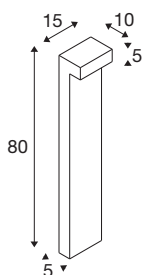

L-LINE OUT 80 FL POLE

Outdoor LED free-standing light horizontal anthracite
CCT switch 3000/4000K

Whether in gardens, along the paths and driveways of residential buildings, hotels or restaurants - with its variety of lights, the L-LINE OUT family lights the way outdoors. Despite their individual differences, the individual members share a design vocabulary in L-shape, which stands out with its clear lines. And when it comes to lighting technology, there are no compromises: the choice of light colour (3000/4000K), which can be selected during the easy installation process, and IP protection class 65 are just some of the benefits of the L-LINE OUT.

TECHNICAL DATA

Item no.	1003538
Number of different light outlets	1
IP Code	IP 65
Impact resistance class	IK 02
Impact resistance	0.2 Joule
Assembly	Surface
Assembly details	Ground
Primary nominal voltage	220-240V ~50/60Hz
Secondary power / voltage	350 mA
Safety class	I
Wattage	7 W
Minimum ambient temperature	-20 °C
Maximum ambient temperature	45 °C
Level of inrush current	10 A
Duration of inrush current	40 µs
Stroboscopic effect (SVM)	0.08
Lumen	490/530 lm
Colour temperature	3000/4000 Kelvin
Color	anthracite
CRI	80
LXXBXX data	L70B50
Service life	30000 h

Light Source

916406	
--------	---

Accessories

228730	CONNECTION BOX , 3-pin, IP68
--------	---------------------------------

Light outlet	direct
Risk Group	0
Length	15 cm
Width	10 cm
Height	80 cm
Net weight	2.672 kg
Gross weight	3.358 kg
BIG WHITE Page	651