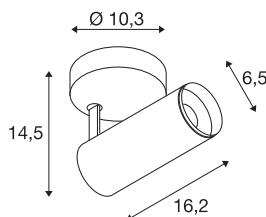

NUMINOS® SPOT DALI S

Indoor LED recessed ceiling light white/black 2700K 36°

The NUMINOS light system from SLV combines technology, design and functionality like no other. With a variety of downlights and spotlights, you provide a thousand lighting design options. Also with the NUMINOS® SPOT DALI S indoor ceiling-mounted light LED, which convinces with the best workmanship and lighting quality. In this way, you can create high-quality illumination of larger areas or use the spotlight for selective lighting. The recessed ceiling light convinces with a power consumption of 10.42 watts, luminous flux of 985 lumens, colour temperature of 2700 Kelvin and a colour reproduction index of 90. Installation is then done in no time at all. When do you choose NUMINOS® from SLV?