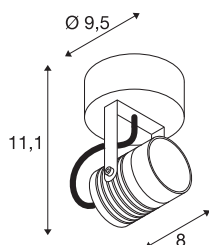

TECHNICAL DATA

Item no.	1004649
Rotating or tilting	rotary Bar and tiltable
IP Code	IP 55
Impact resistance class	IK 06
Impact resistance	1 Joule
Assembly	Surface
Assembly details	Ceiling,Wall
Primary nominal voltage	100-240V ~50/60Hz
Secondary power / voltage	240 mA
Safety class	I
Wattage	6 W
Level of inrush current	1.12 A
Lumen	400 lm
Colour temperature	3000 Kelvin
Beam angle	40 °
Color	anthracite
CRI	80
LXXBXX data	L80B50
Service life	30000 h
Light distribution	rotational symmetric
Light outlet	direct
Length	8 cm

Light Source

916630	
--------	---

Accessories

1002884	NAUTILUS , installation plate for surface-mounted cabling
---------	---

Height	111 cm
Diameter	6 cm
Net weight	0.556 kg
Gross weight	0.614 kg
BIG WHITE Page	785