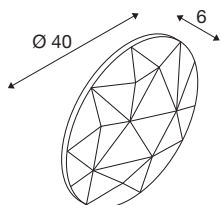

MANA

shade round 40 beige

Light and design in perfect harmony: the shades of the MANA family, made of felt, stand out with their unique appearance. If several lights of different colours and sizes are mounted side by side as a cloud, this creates an exciting wall design for offices and homes. Please note that you must combine the MANA shade with the matching MANA BASE (LED version: 1004657 or unlit version 1004969).

TECHNICAL DATA

Item no.	1004660
IP Code	IP 20
Color	beige
Light outlet	diffuse
Height	6 cm
Diameter	40 cm
Net weight	0.375 kg
Gross weight	0.661 kg
BIG WHITE Page	349