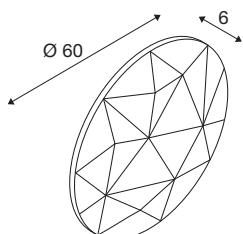

MANA

shade round 60 grey

Light and design in perfect harmony: the shades of the MANA family, made of felt, stand out with their unique appearance. If several lights of different colours and sizes are mounted side by side as a cloud, this creates an exciting wall design for offices and homes. Please note that you must combine the MANA shade with the matching MANA BASE (LED version: 1004657 or unlit version 1004969).

TECHNICAL DATA

Item no.	1004663
IP Code	IP 20
Color	grey
Light outlet	diffuse
Height	6 cm
Diameter	60 cm
Net weight	0.862 kg
Gross weight	1.464 kg
BIG WHITE Page	349